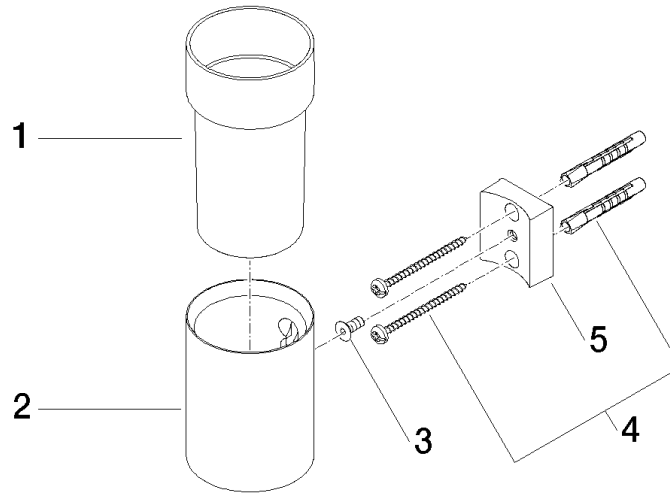

83 400 979

- crystal glass, transparent
- width 60mm
- height 120 mm
- 110mm projection

Fits: MADISON, MEM, TARA, CL.1, LISSÉ,
VAIA, META, CYO

	Chrome	83 400 979-00
	Brushed Platinum	83 400 979-06
	Platinum	83 400 979-08
	Durabress (23kt Gold)	83 400 979-09
	Dark Chrome	83 400 979-19
	Light Gold	83 400 979-26
	Brushed Light Gold	83 400 979-27
	Brushed Durabress (23kt Gold)	83 400 979-28
	Matte Black	83 400 979-33
	Brushed Bronze	83 400 979-42
	Brushed Champagne (22kt Gold)	83 400 979-46
	Champagne (22kt Gold)	83 400 979-47
	Brushed Chrome	83 400 979-93
	Brushed Dark Platinum	83 400 979-99

83 400 979

mm [inches]

83 400 979

Parts for other finishes can be found here: Brushed Platinum

Spare parts list

No.	Item Number	Name	Quantity used	Delivery time
1	90 90 00 008 00 84	glass	1	2
2	08 17 97 569-00	holder	1	10
3	09 30 30 117 90	screw	1	2
4	05 30 31 025 00 90	fixing set	1	2
5	08 10 10 530-00	holder	1	10